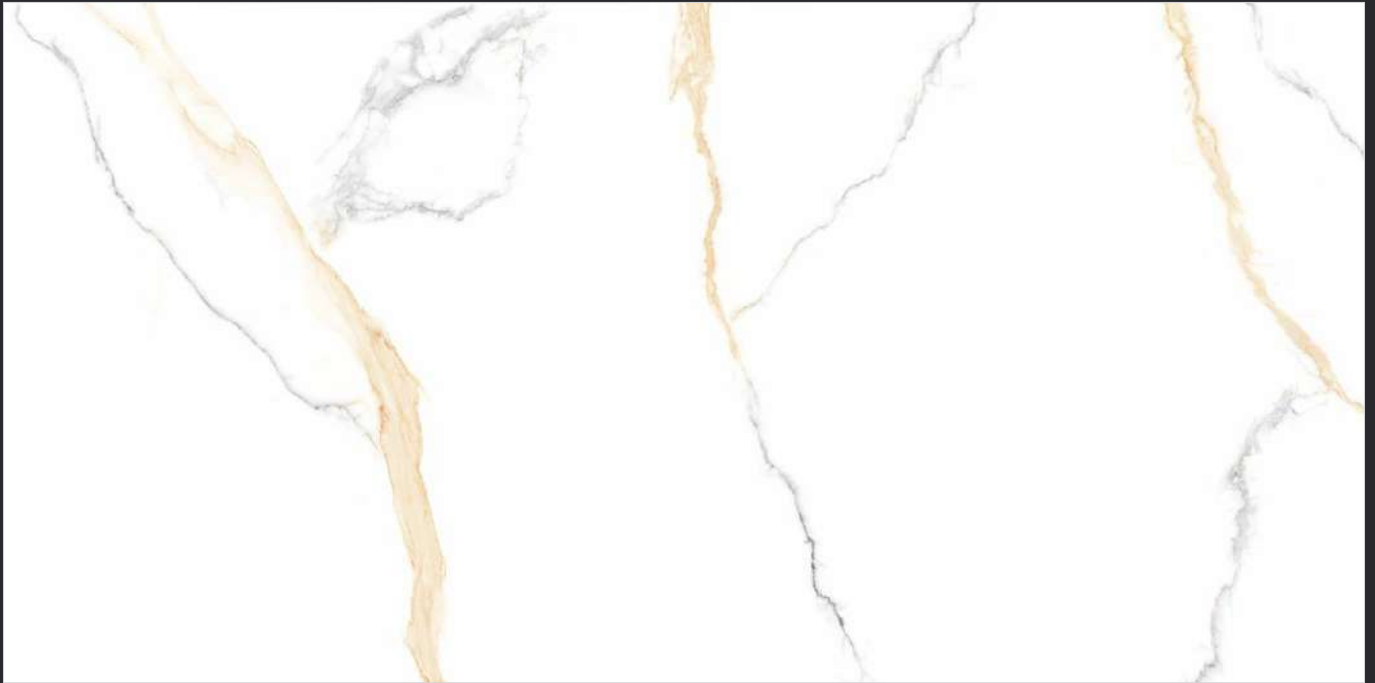

23089

Statuario

SERIES