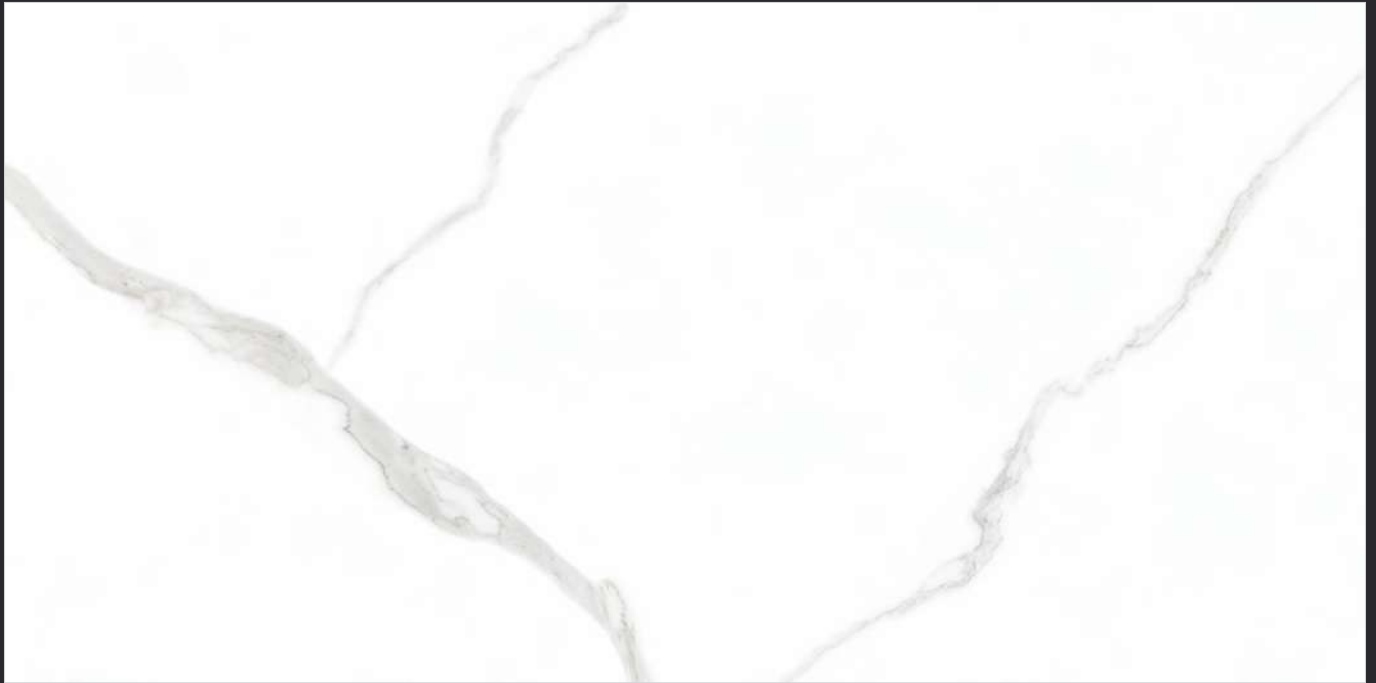

23079

Statuario  
SERIES

Random - 4

Glazed Vitrified Tiles  
600x1200mm | Glossy Finish

23080

Statuario  
SERIES

Random - 9

Glazed Vitrified Tiles  
600x1200mm | Glossy Finish