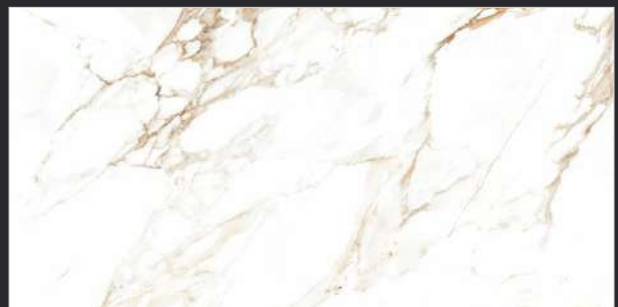

Random - 3

Glazed Vitrified Tiles
600x1200mm | Glossy Finish