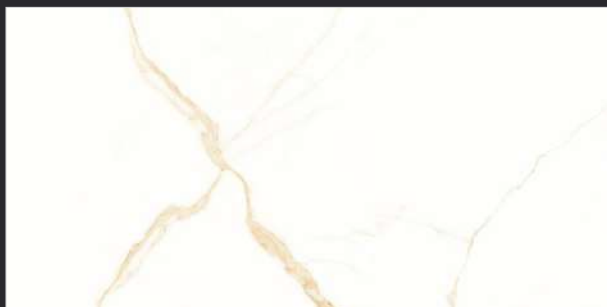

Random - 9

Glazed Vitrified Tiles
600x1200mm | Glossy Finish