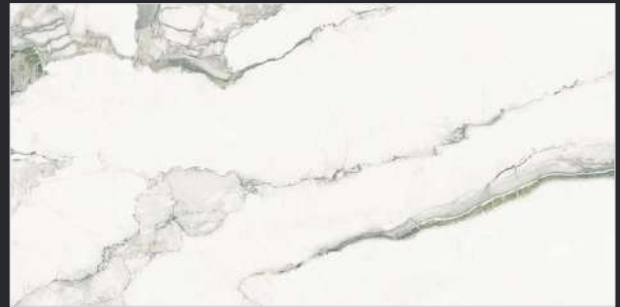

Random - 6

Glazed Vitrified Tiles
600x1200mm | Glossy Finish