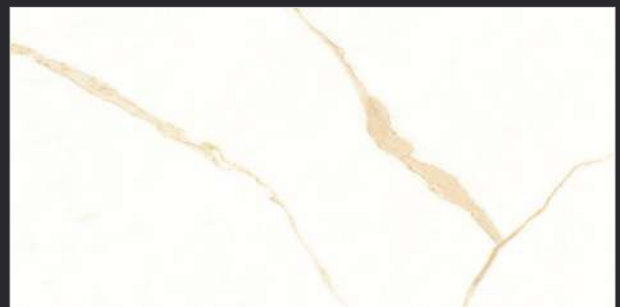

Random - 9

Glazed Vitrified Tiles
600x1200mm | Glossy Finish