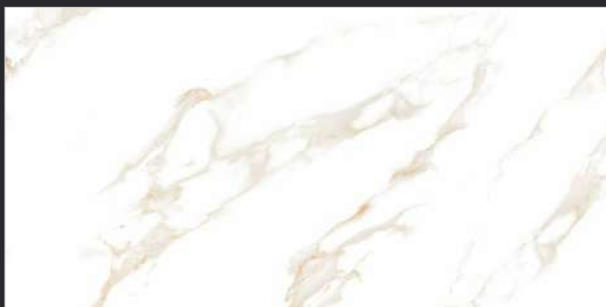

Random - 4

Glazed Vitrified Tiles
600x1200mm | Glossy Finish