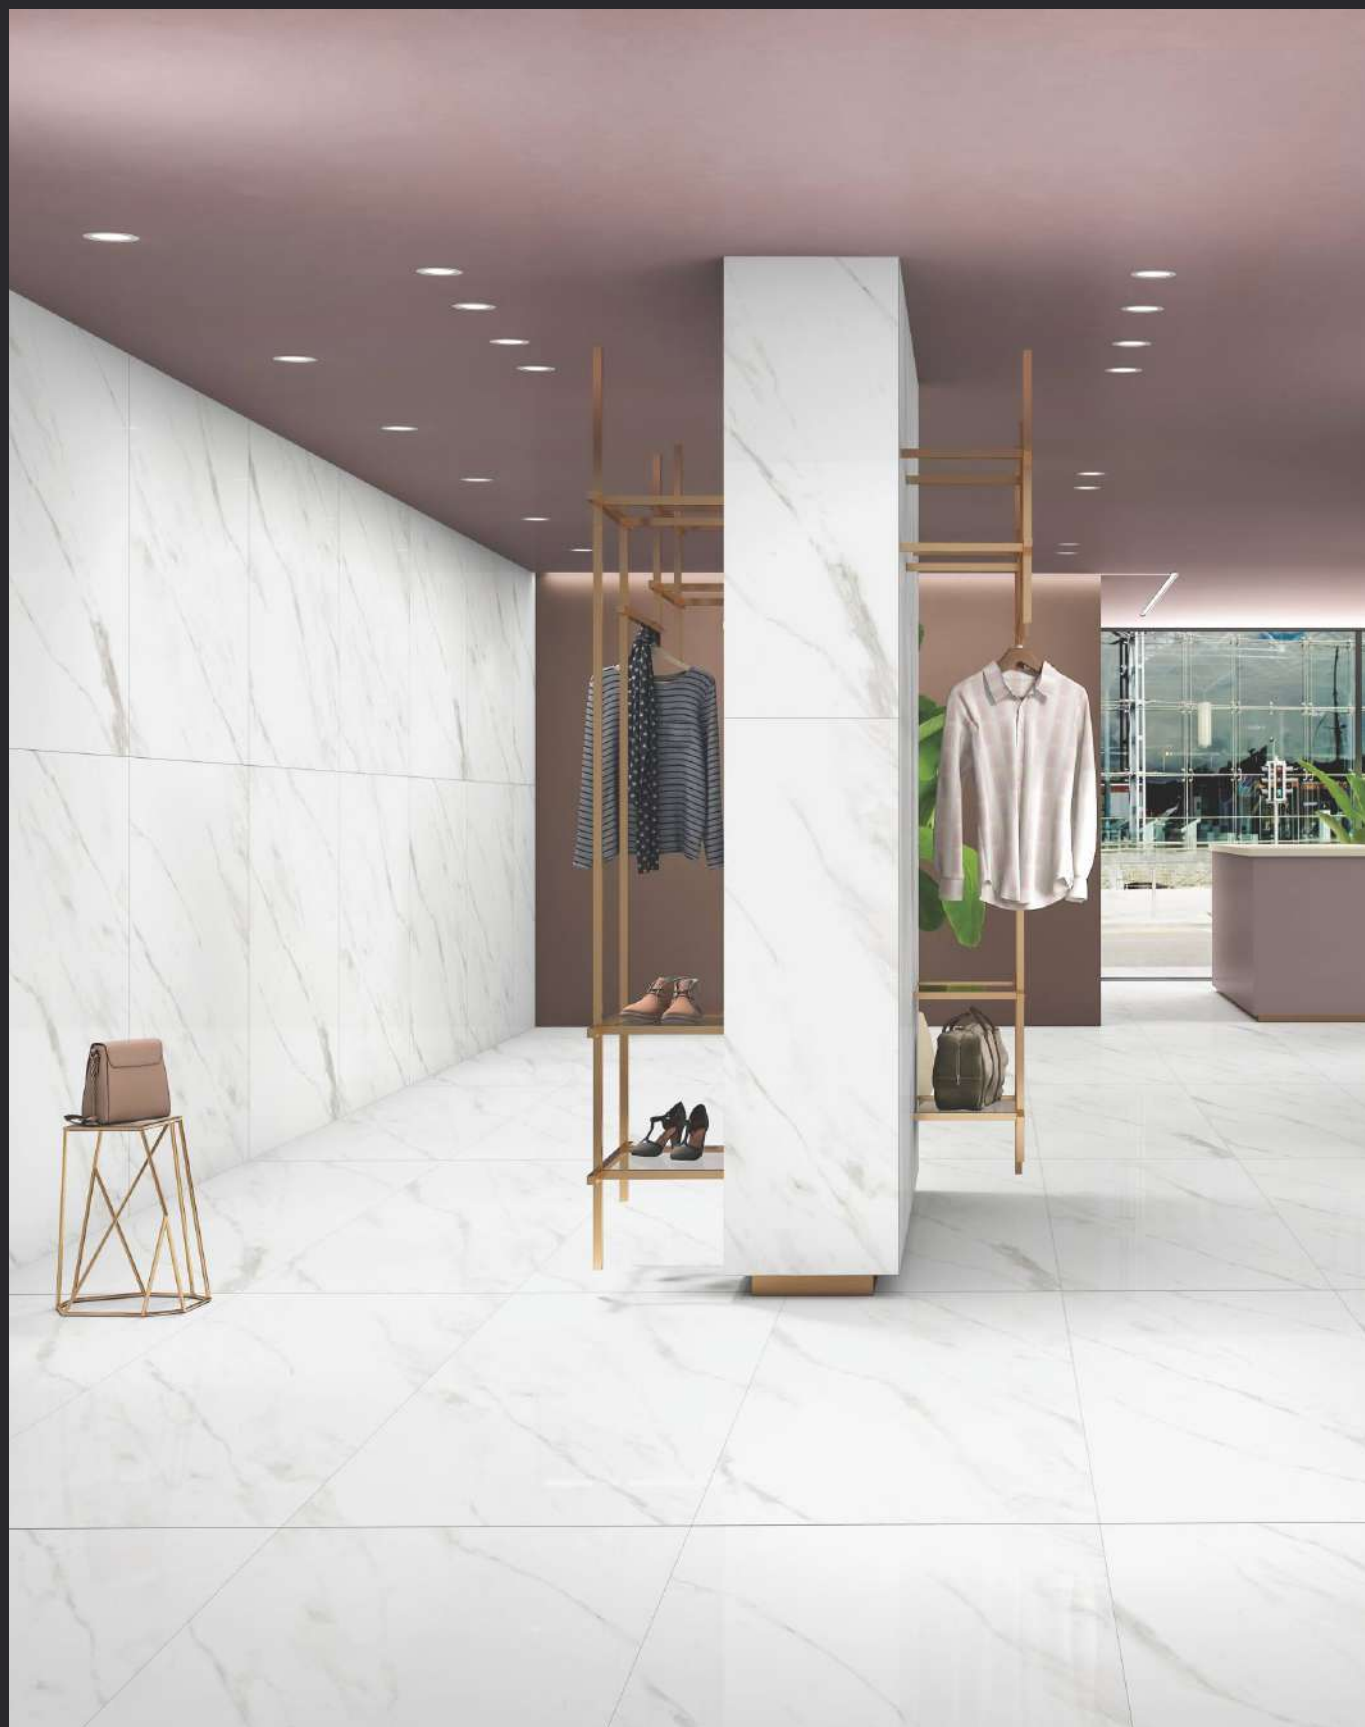

CORNING STATUARIO

Statuario
SERIES