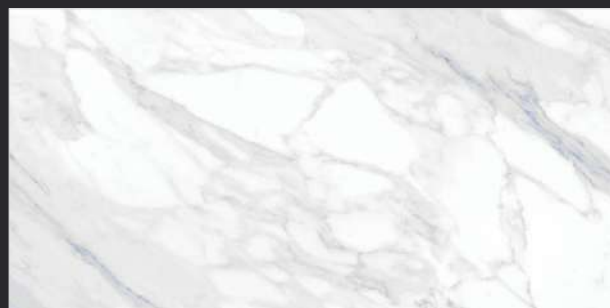

Random - 4

Glazed Vitrified Tiles
600x1200mm | Glossy Finish