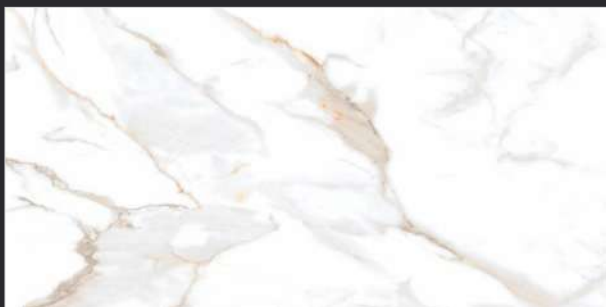

Random - 3

Glazed Vitrified Tiles
600x1200mm | Glossy Finish