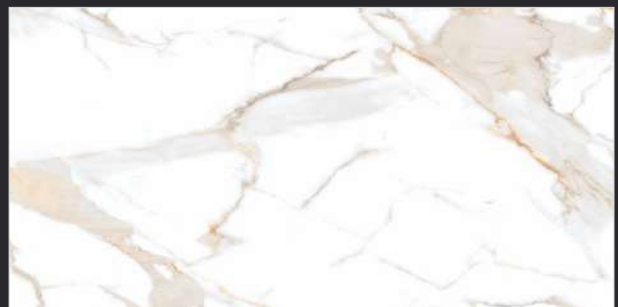

Random - 3

Glazed Vitrified Tiles
600x1200mm | Glossy Finish