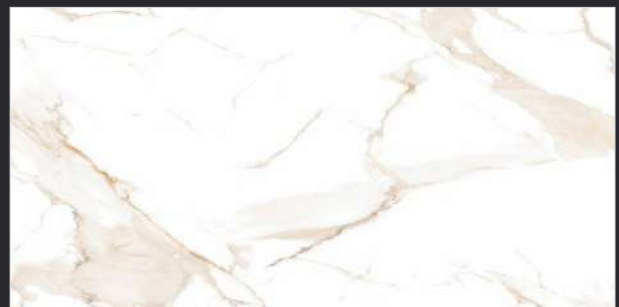

Glazed Vitrified Tiles  
600x1200mm | Glossy Finish

23013

Statuario  
SERIES

Random - 3

Glazed Vitrified Tiles  
600x1200mm | Glossy Finish

23014

Statuario  
SERIES

Random - 3