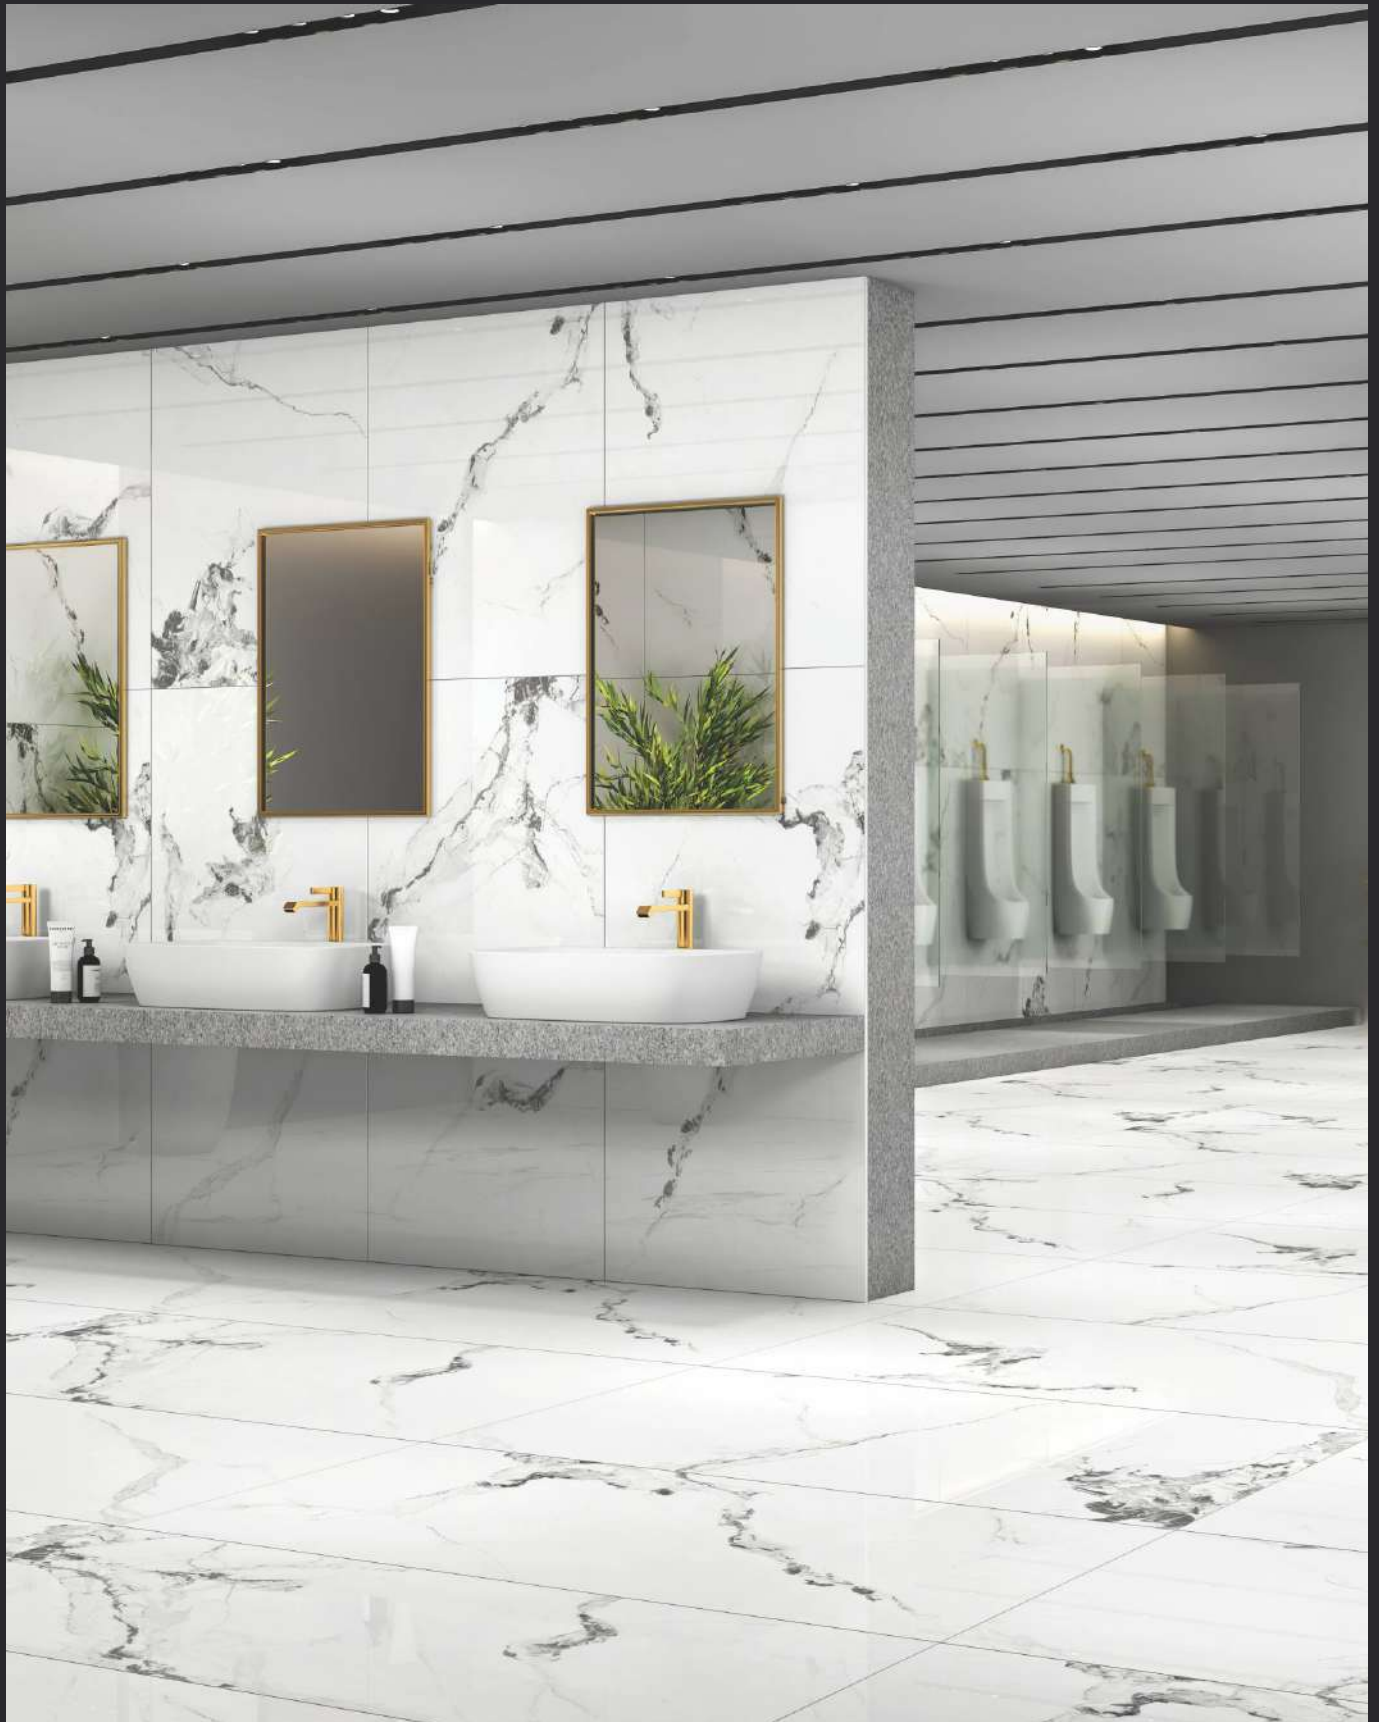

## Statuario

SERIES

Random - 4

Glazed Vitrified Tiles  
600x1200mm | Glossy Finish

---

SNOW QUARTZ

Statuario  
SERIES

SNOW QUARTZ