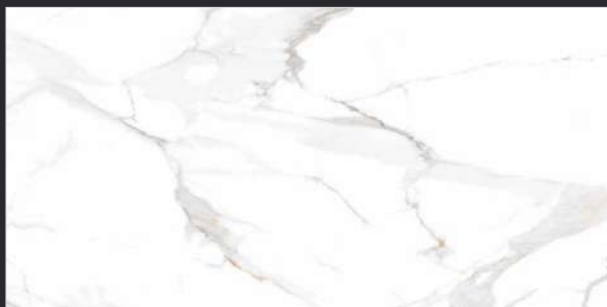

Random - 4

Glazed Vitrified Tiles
600x1200mm | Glossy Finish