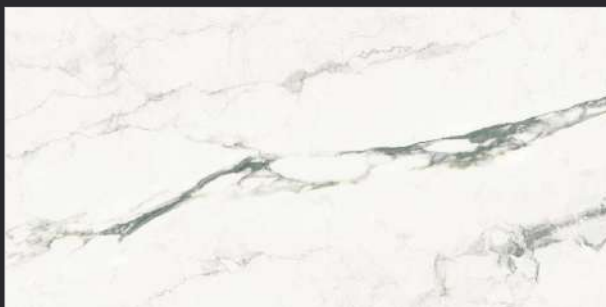

Random - 6

Glazed Vitrified Tiles
600x1200mm | Glossy Finish