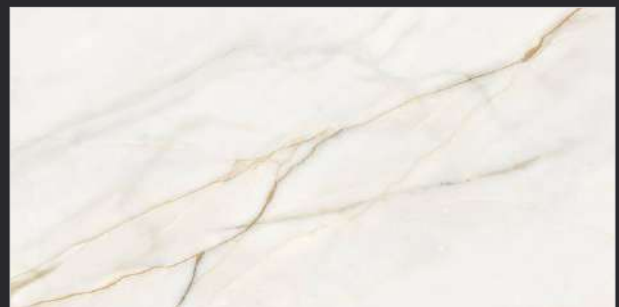

JESPER BIANCO

Statuario  
SERIES

JESPER BIANCO

Statuario  
SERIES

Random - 4

Glazed Vitrified Tiles  
600x1200mm | Glossy Finish

CARMEL WHITE

Statuario  
SERIES