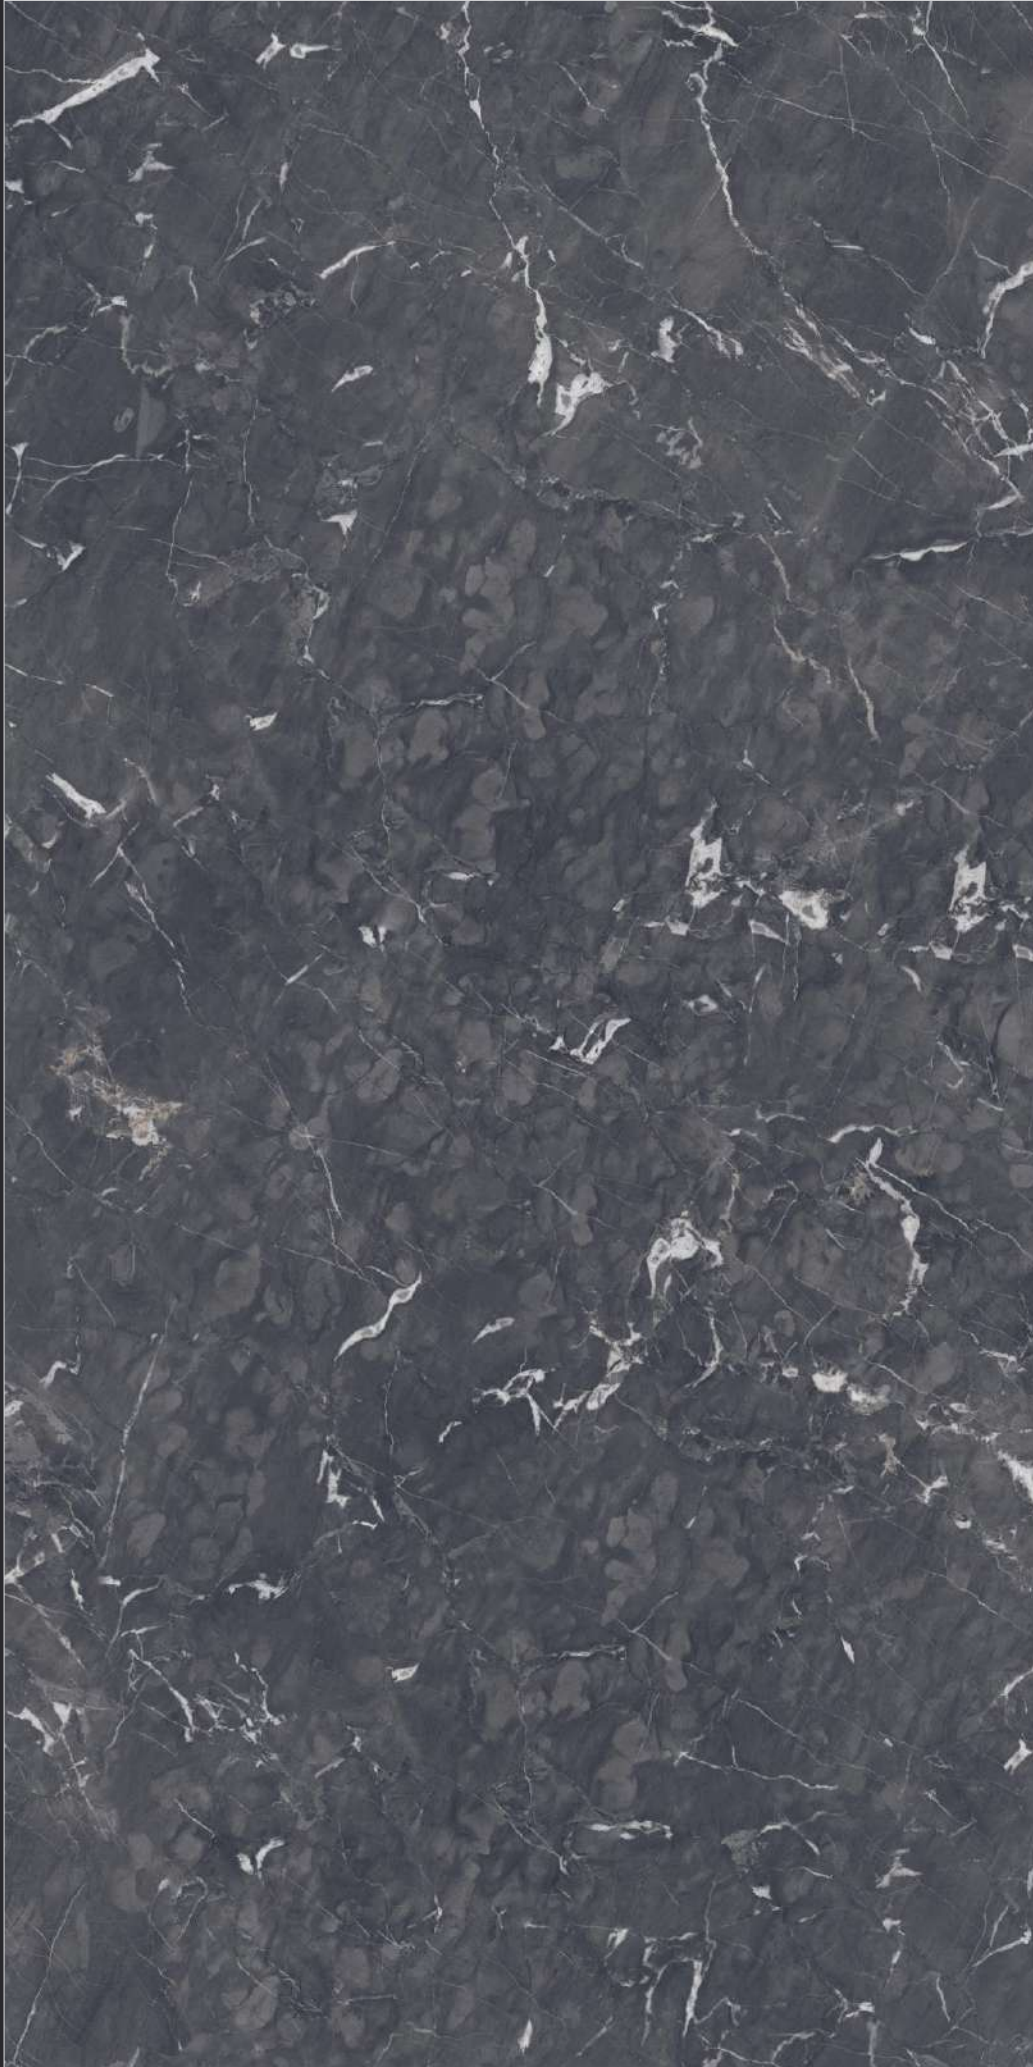

600x1200mm | 4 Random

AMBROSIA BLACK