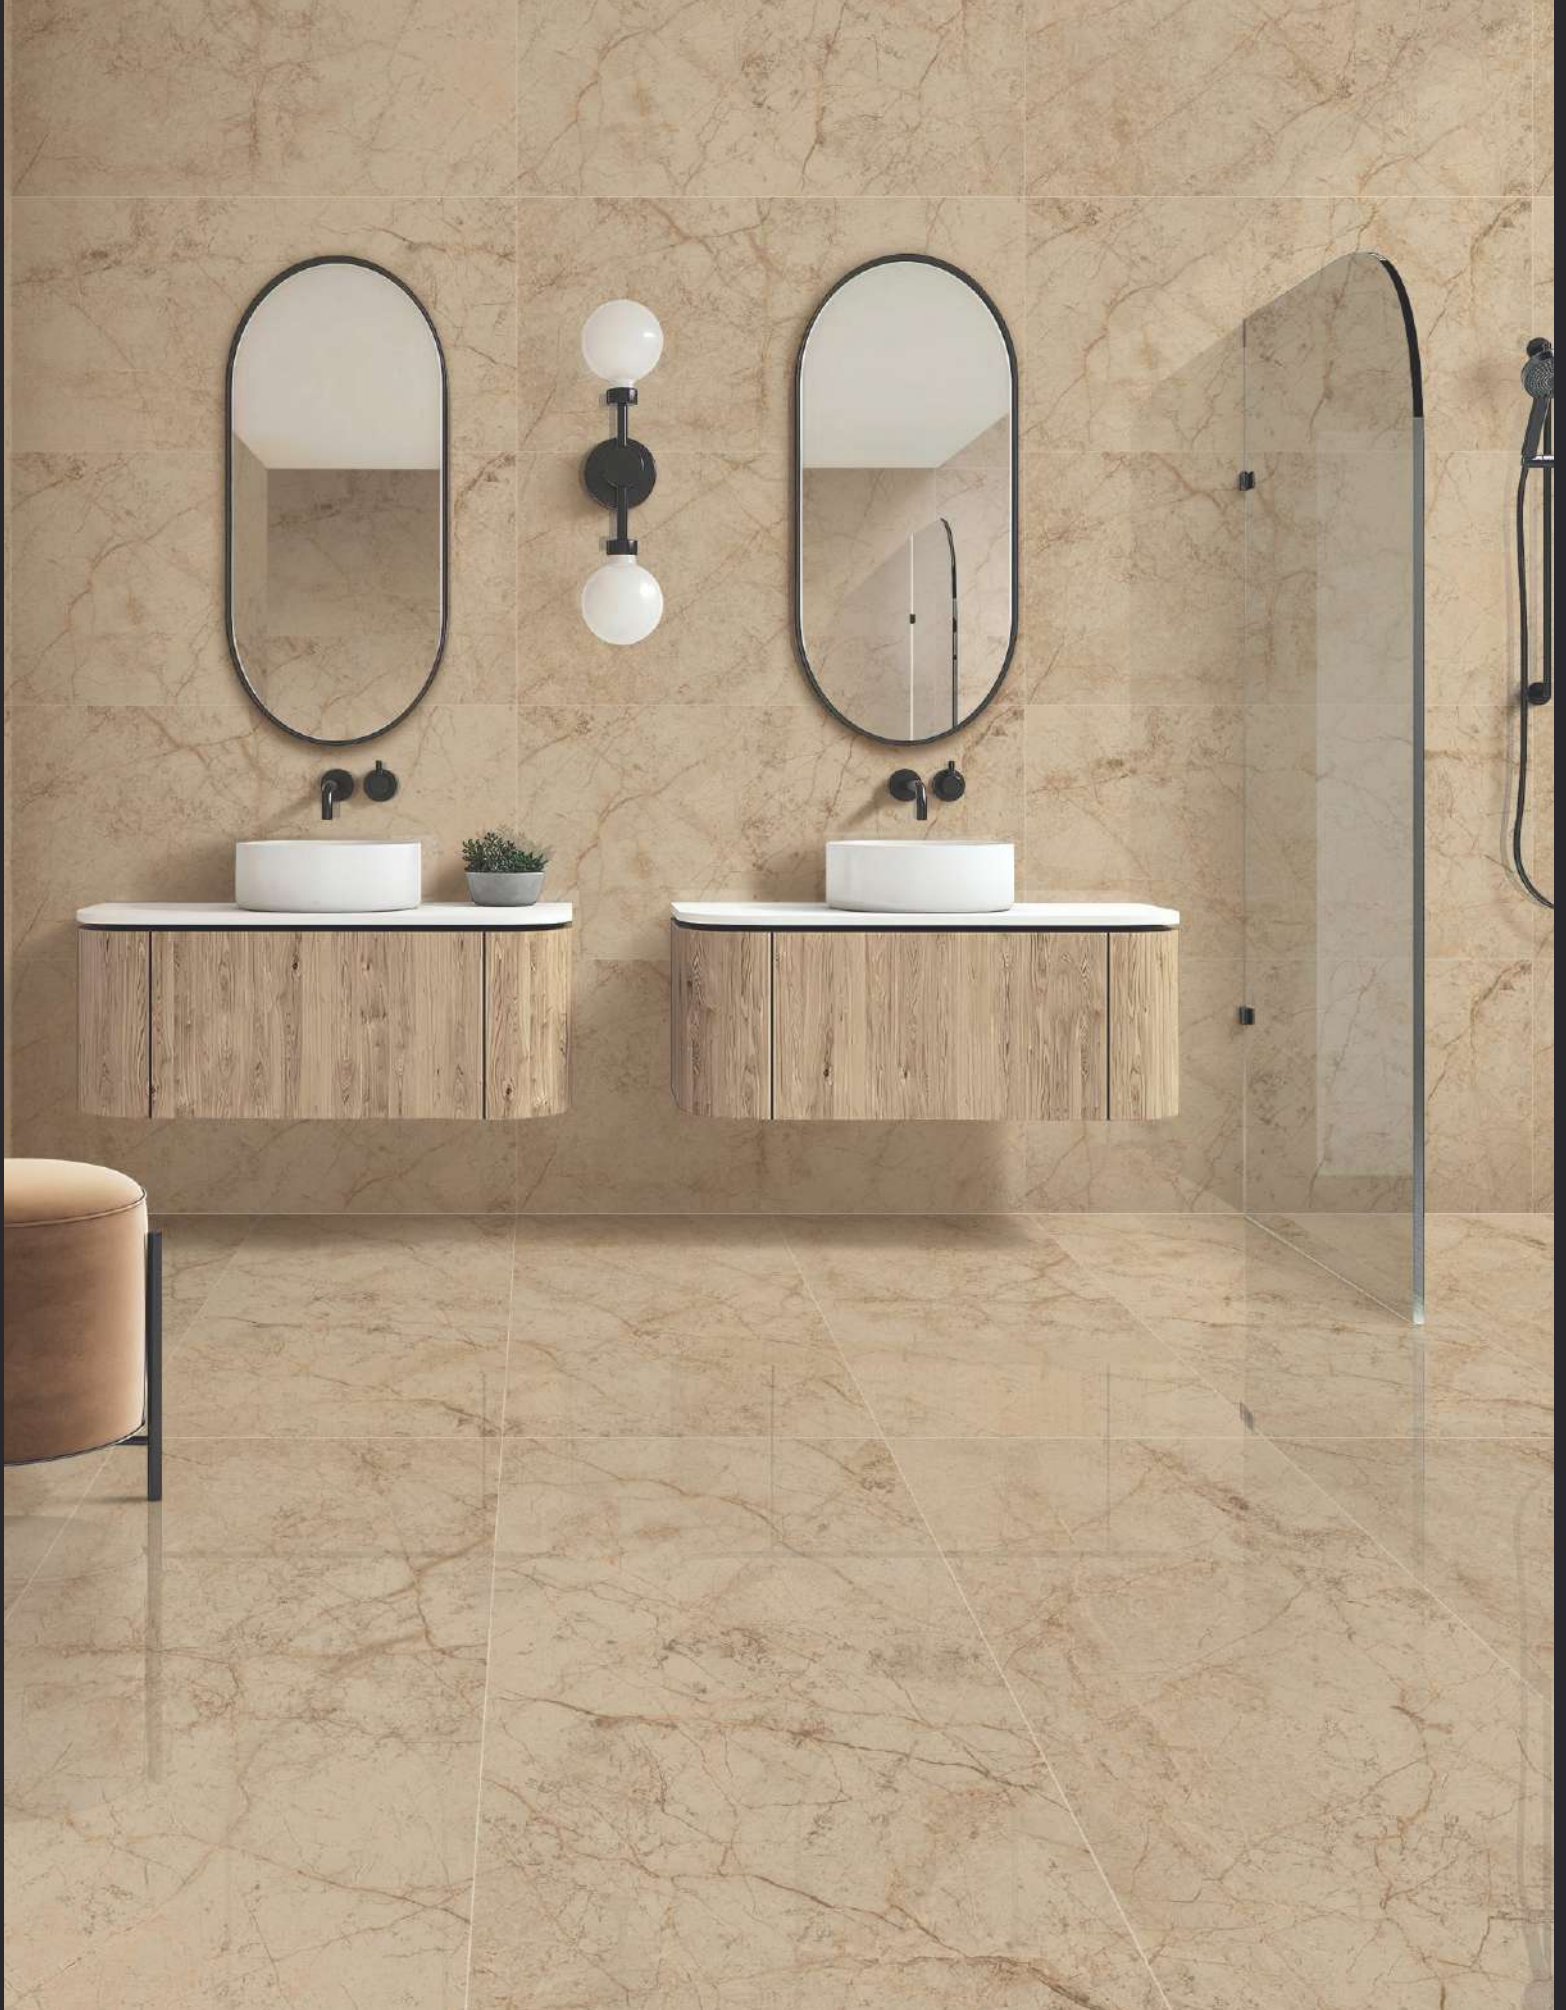

# ELISTA GOLD

Glossy

Floor : **Elista Gold**  
Tile Size : **600x1200mm**

WALL & FLOOR

**MAZZINI**  
TILES

Floor : **Elista Gold** | Tile Size : **600x1200mm**

600x1200mm | 4 Random