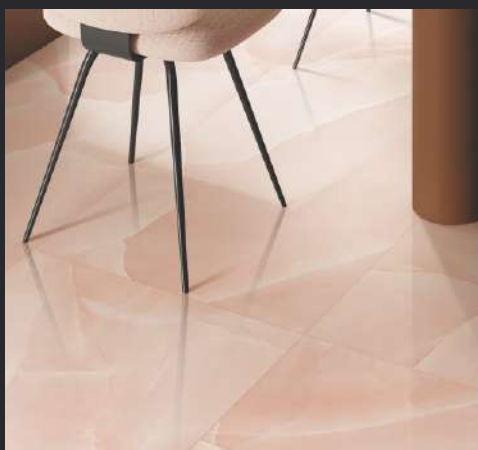

Glossy

Floor : **Griblonix Red**
Tile Size : **600x1200mm**