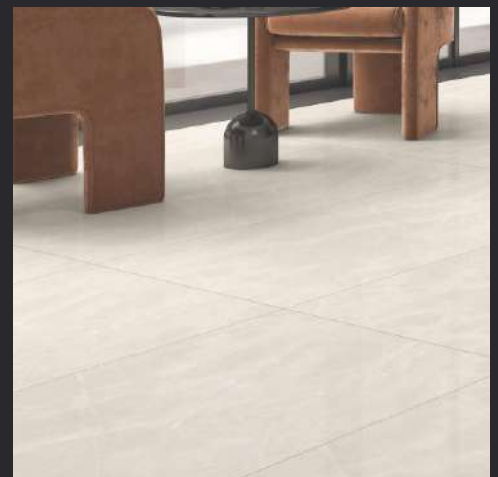

Glossy

Floor : **Estromos Beige**
Tile Size : **600x1200mm**