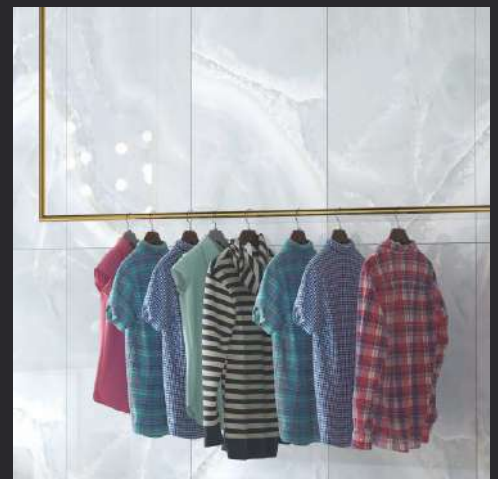

Glossy

Wall : **Luxe Azure**
Tile Size : **600x1200mm**