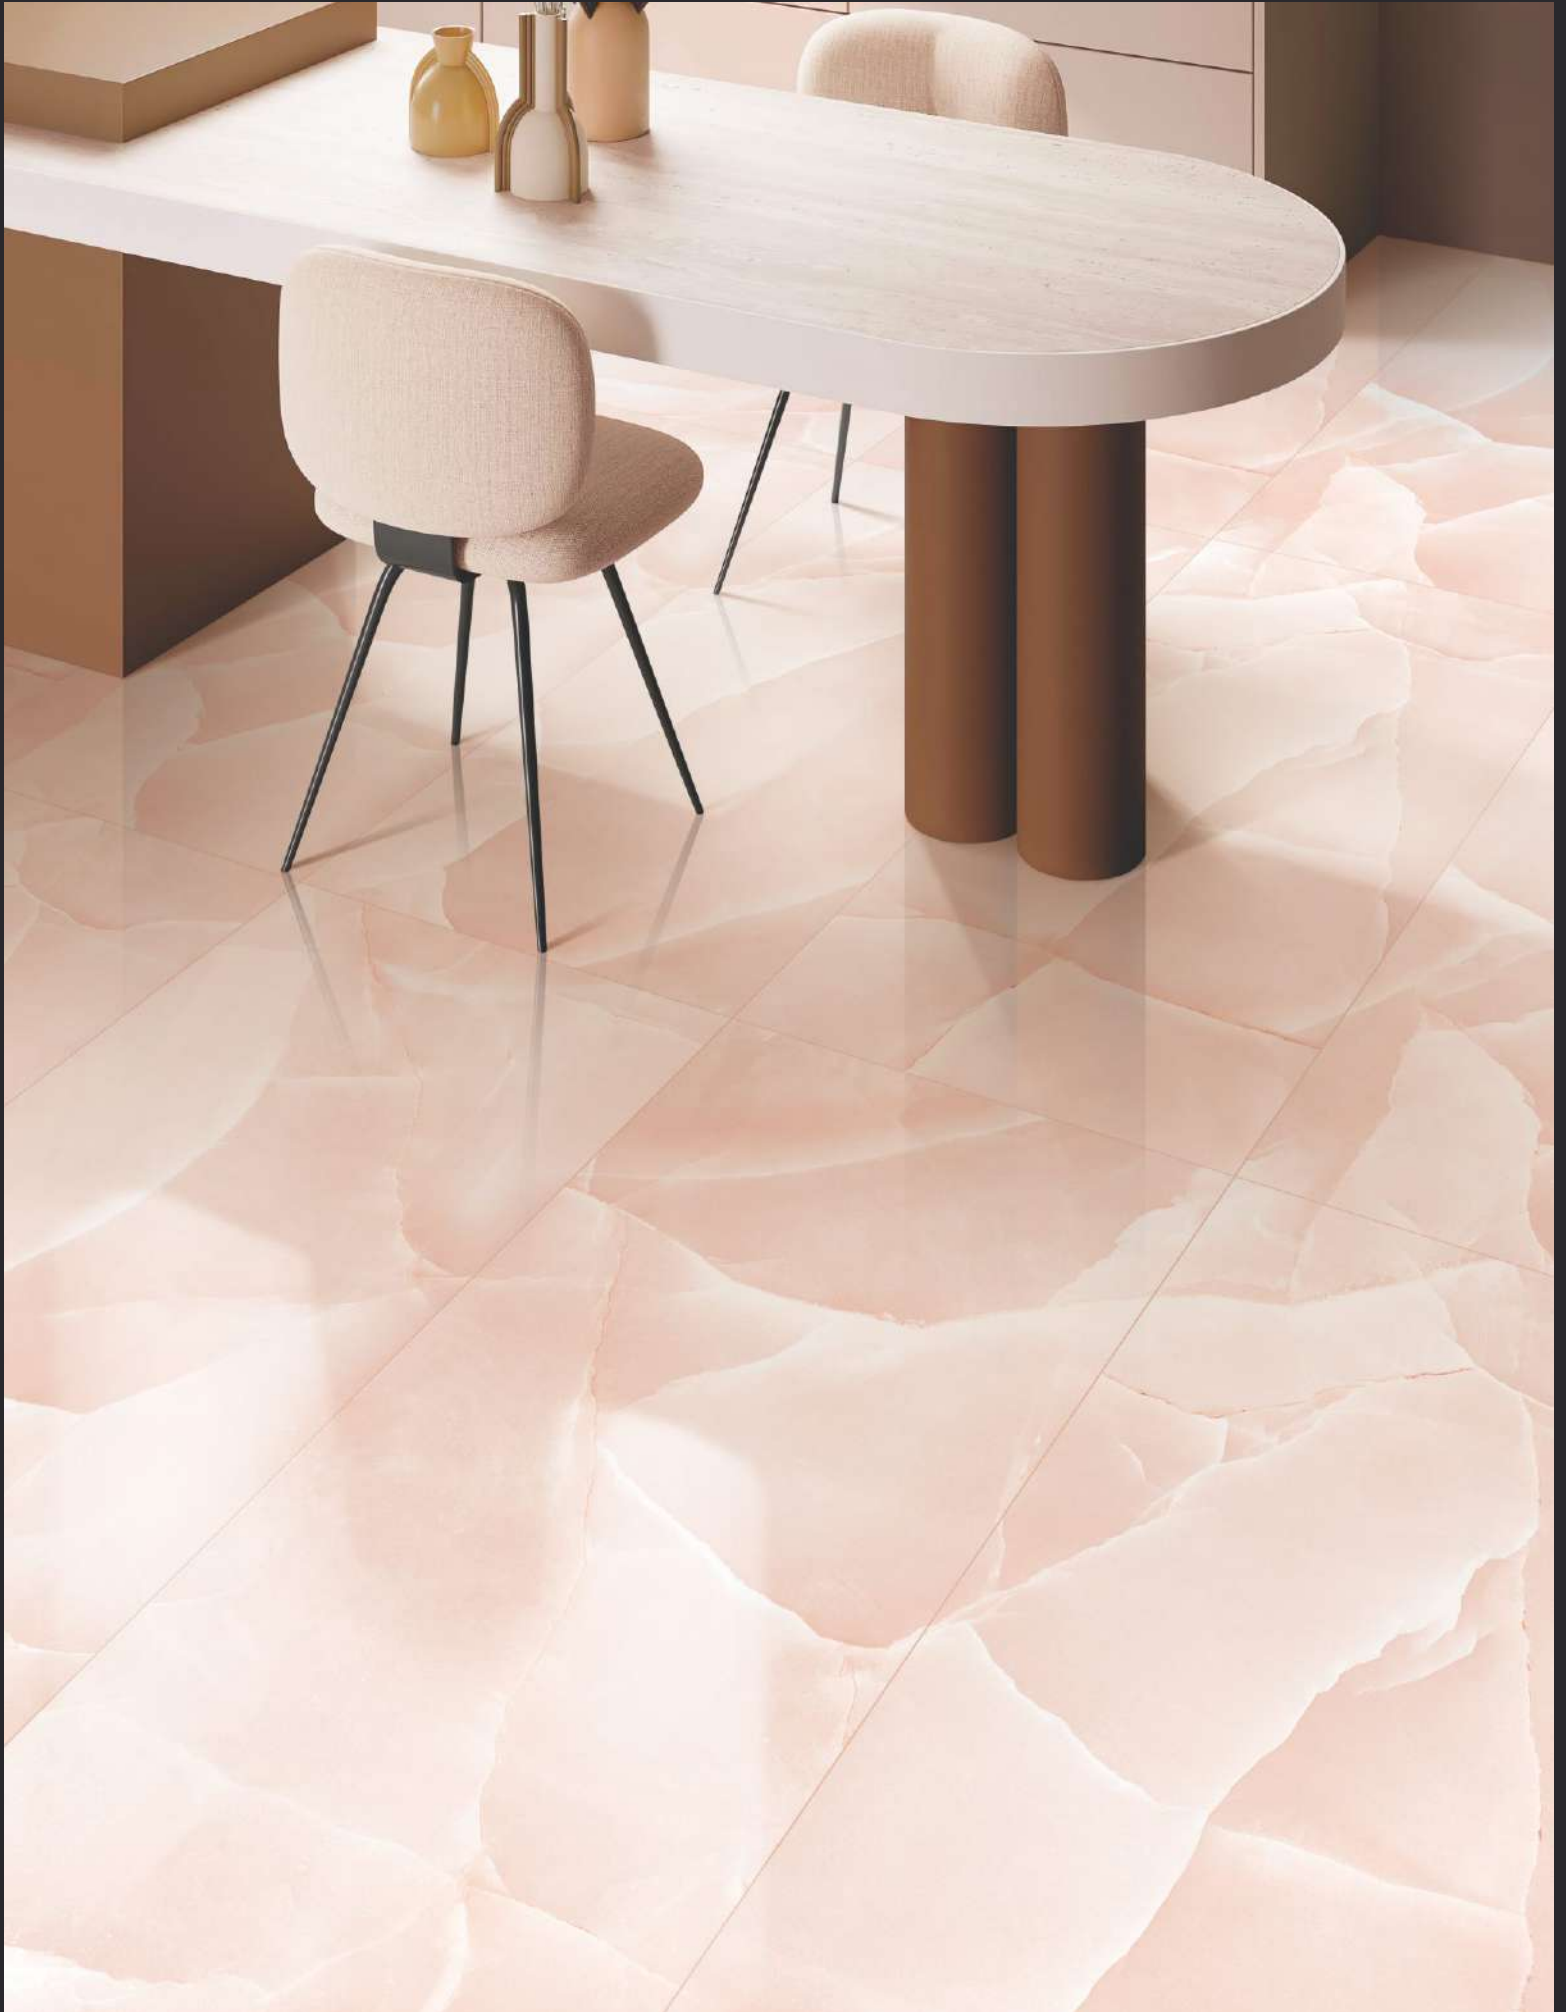

# GRIBLONIX RED

Glossy

Floor : **Griblonix Red**  
Tile Size : **600x1200mm**

WALL & FLOOR

**MAZZINI**  
TILES

Floor : **Griblonix Red** | Tile Size : **600x1200mm**

600x1200mm | 4 Random