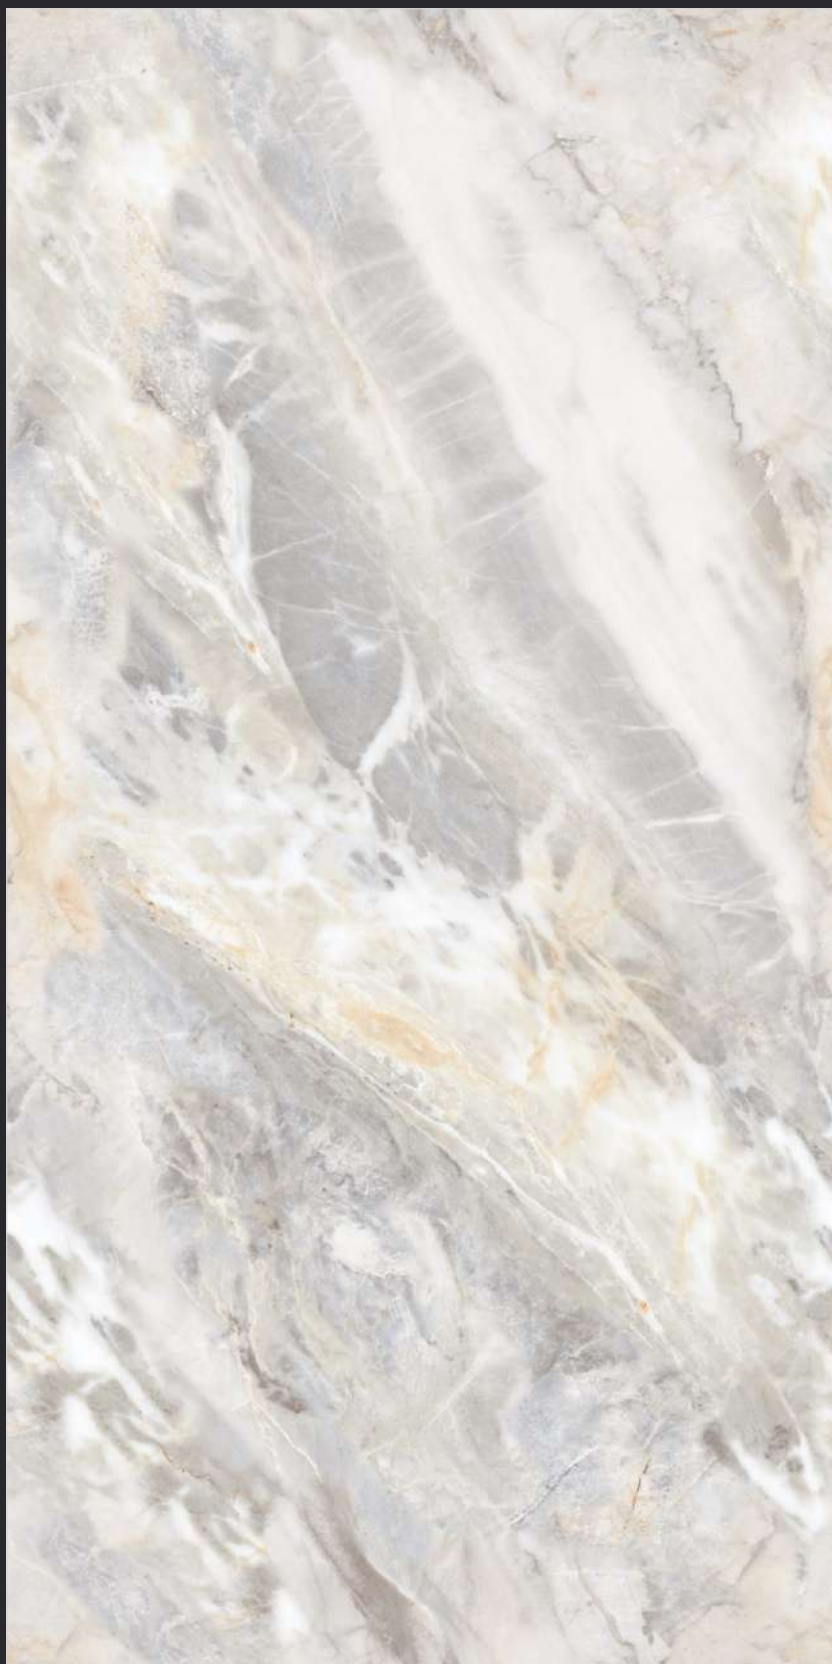

Bristol Natural

ENDLESS

**600x
1200mm**

Glazed Vitrified Tiles
Glossy Finish
Random - 4

MAZZINI
TILES