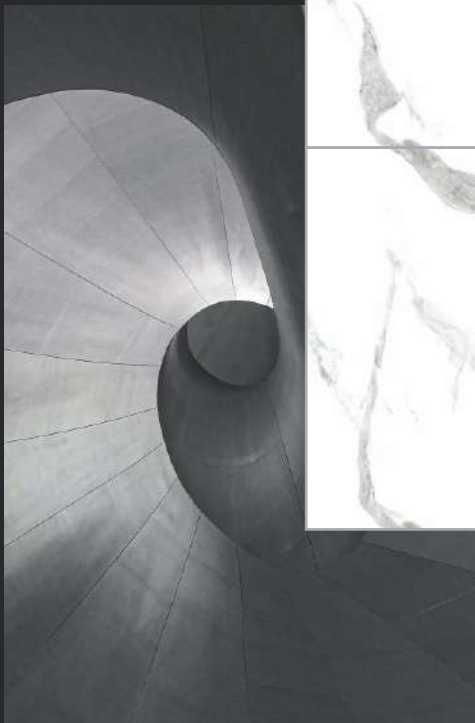

GLOSSY ENDLESS SURFACE

Enjoy unparalleled luxury, endless sophistication, and an opulent reflection that reflects unmatched elegance and grandeur with the Endless Glossy Surfaces of the exclusive collection.