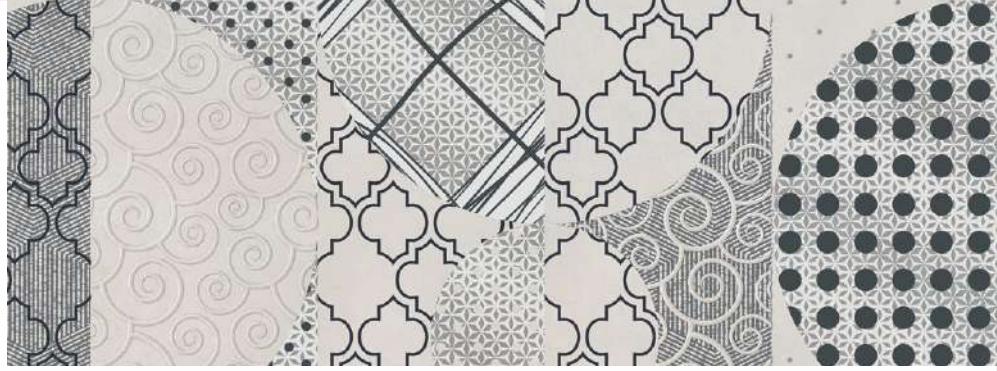

600x 1200mm
Glazed Vitrified Tiles
Matt Finish

Sky Tangerine

Texchera Round

600x 1200mm

Glazed Vitrified Tiles

Carving Effect

Texchera Round & Sky Olive

Sky Olive