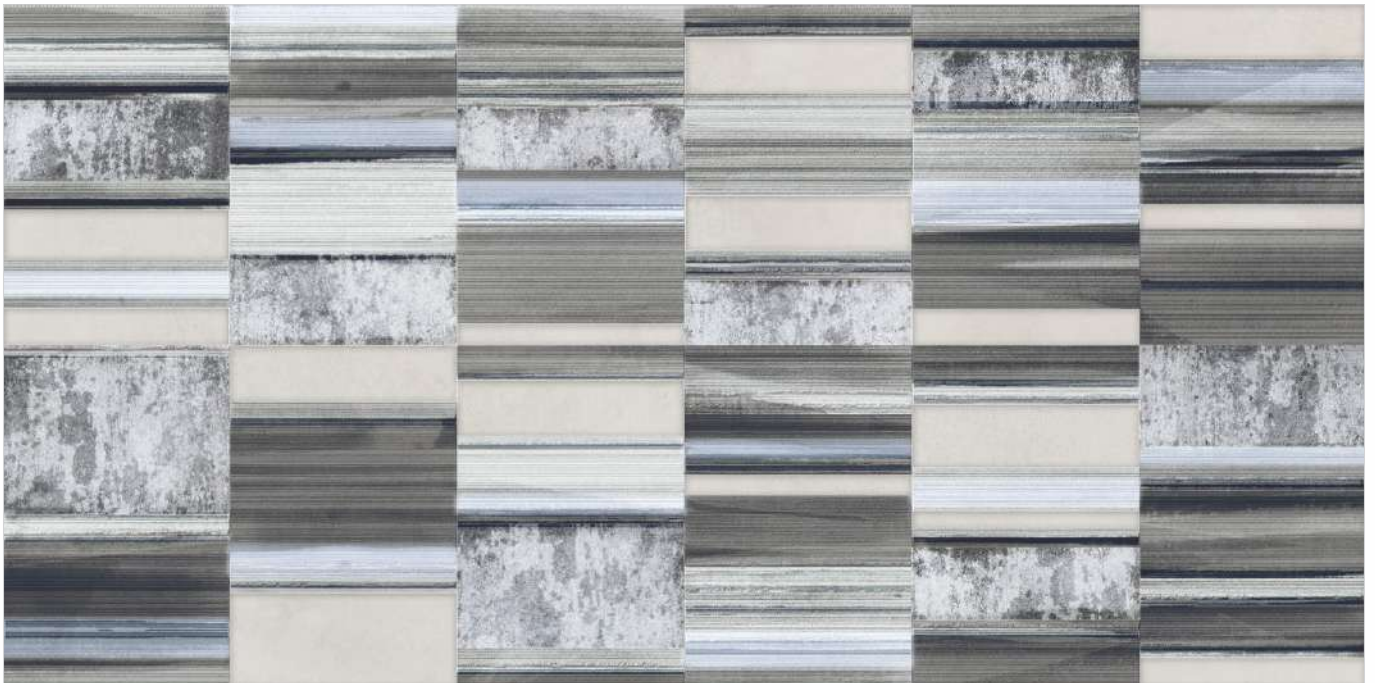

Line Abstract Decor

600x 1200mm
Glazed Vitrified Tiles
Carving Effect