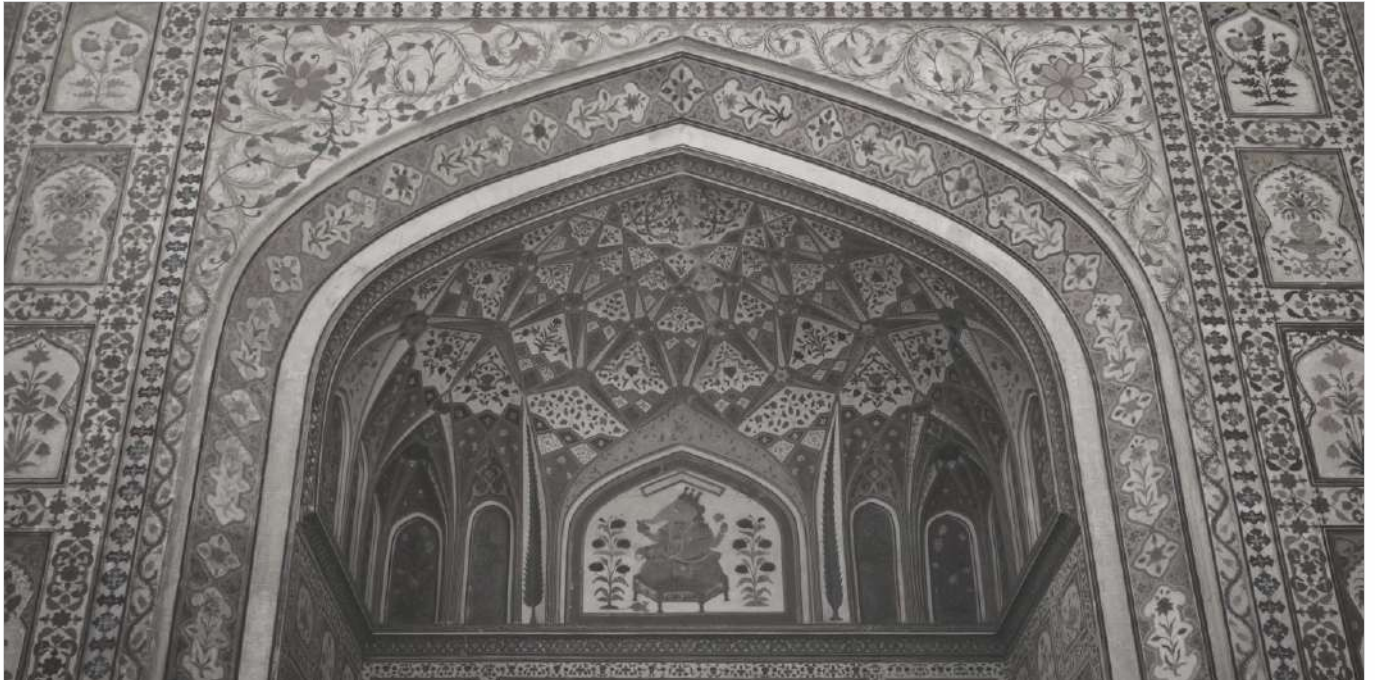

Vintage Decor

600x 1200mm

Glazed Vitrified Tiles

Carving Effect