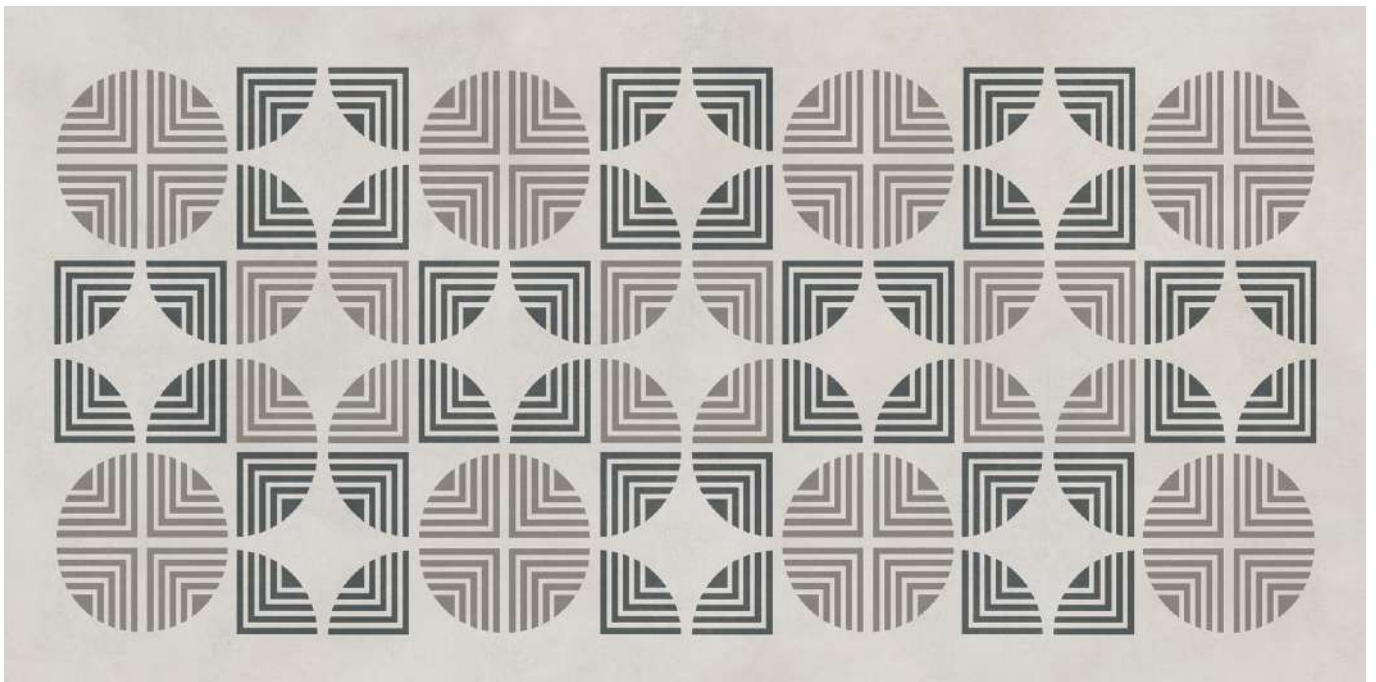

Round Abst Decor

600x 1200mm

Glazed Vitrified Tiles

Carving Effect