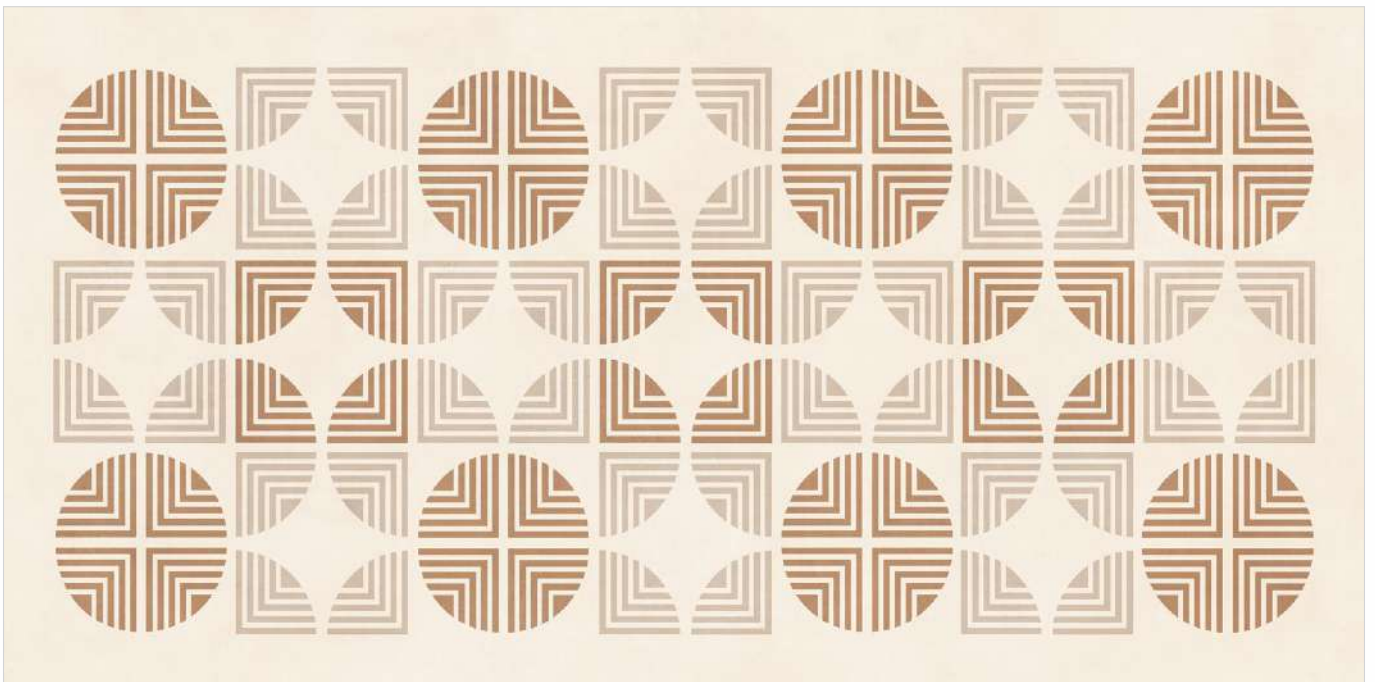

Line Abstract Decor

Sky Ivory

600x 1200mm
Glazed Vitrified Tiles
Matt Finish

Round Abst Ivory

600x 1200mm

Glazed Vitrified Tiles

Carving Effect

Round Abst Ivory & Sky Cider