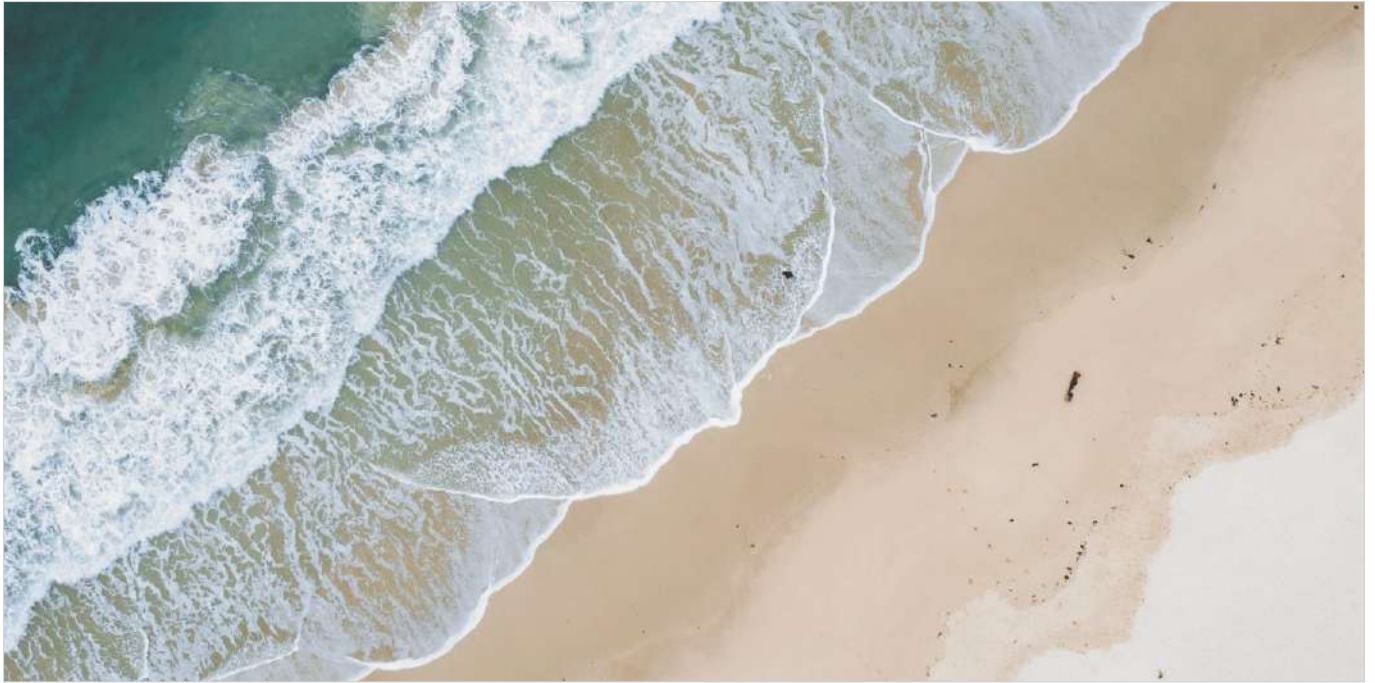

Sky Oat

600x 1200mm
Glazed Vitrified Tiles
Matt Finish